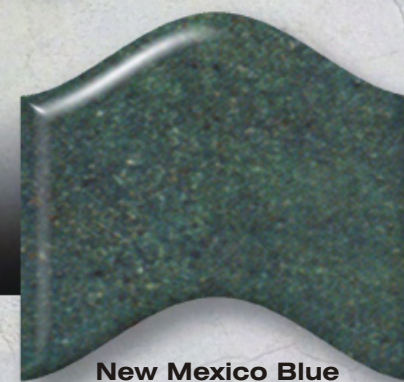

L&M VIVID FAST DRY
CONCRETE DYE

- Rich Colors
- Interior Use
- Easy to Spray
- Easy to Apply

Specially Formulated For Use With
FGS PermaShine
 The new face of polished concrete

VIVID DYE brings the beauty of color to your polished concrete floor.

Aztec Gold

Terra Cotta

Nutty Brown

American Rose

Rock Blue

Black Diamond

Phoenix Sun

Sumatra Brown

Tempered Sienna

Deep Purple

Moss Green

Charcoal

Burnt Sugar

Leather Brown

Cherry Nut

River Blue

Kelly Green

Antique Gray

Desert Sand

Cocoa Brown

Burgundy

New Mexico Blue

Rock Green

Granite Gray